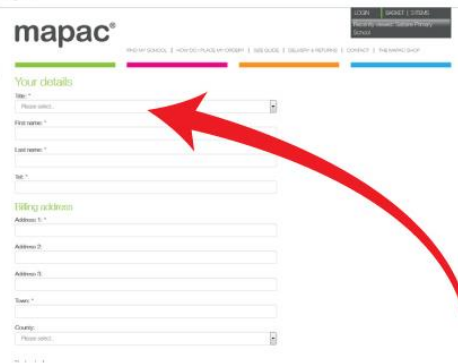

## 1. HOW TO ORDER

- Visit [www.mapac.com/education/parents](http://www.mapac.com/education/parents) or search online for 'Mapac find your school'.
- Once on your dedicated school page, simply add everything you need to your basket, register (if you haven't already) and then check out. (See the 3 steps below)

1.

Search for your school

2.

Shop your schools unique online uniform page then click basket

3.

Follow the steps & log-in or register. Complete your order & pay